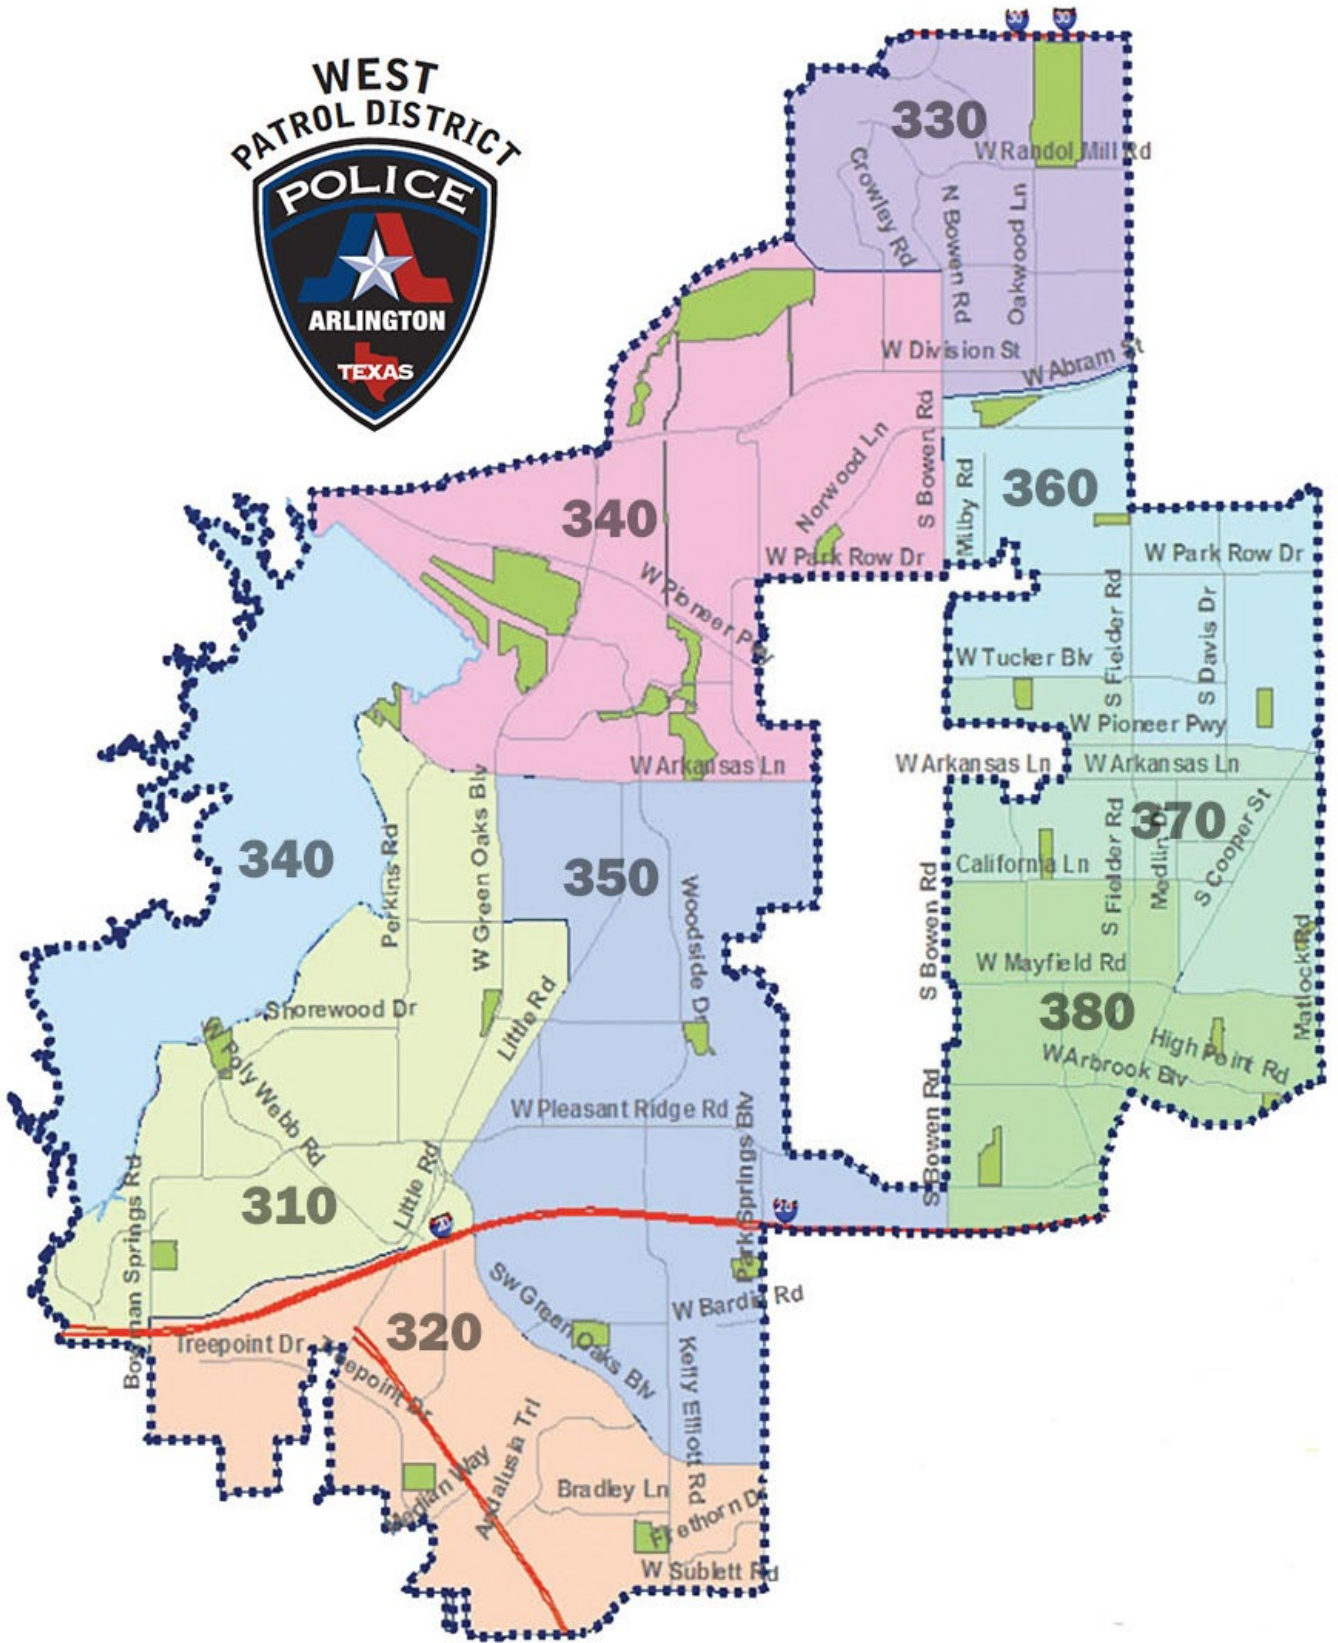

Beat 360

- **2000 S. Cooper Street**, 5:00pm – 6:30pm
- **1100 S. Fielder Road**, 5:30pm – 7:30pm
- **2200 Hunter View Court**, 5:30pm – 7:30pm
- **2400 S. Graham Drive**, 5:30pm – 7:30pm
- **2400 Embassy Court**, 6:00pm – 7:30pm
- **1200 Academy Drive**, 7:30pm – 8:30pm

Beat 370

- **2100 Tucker Boulevard**, 6:00pm – 8:30pm

Beat 380

- **1300 Paisley Drive**, 5:00pm – 7:00pm
- **3100 Westador Drive**, 6:00pm – 8:00pm
- **3200 Avon Drive**, 6:00pm – 8:30pm
- **2900 Kircaldy Court**, 6:00pm – 10:00pm
- **2000 Chantilly Court**, 6:30pm – 8:30pm